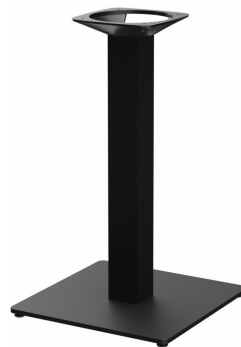

DINING TABLE **KERST**