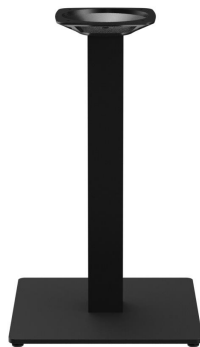

DINING TABLE **KERST**