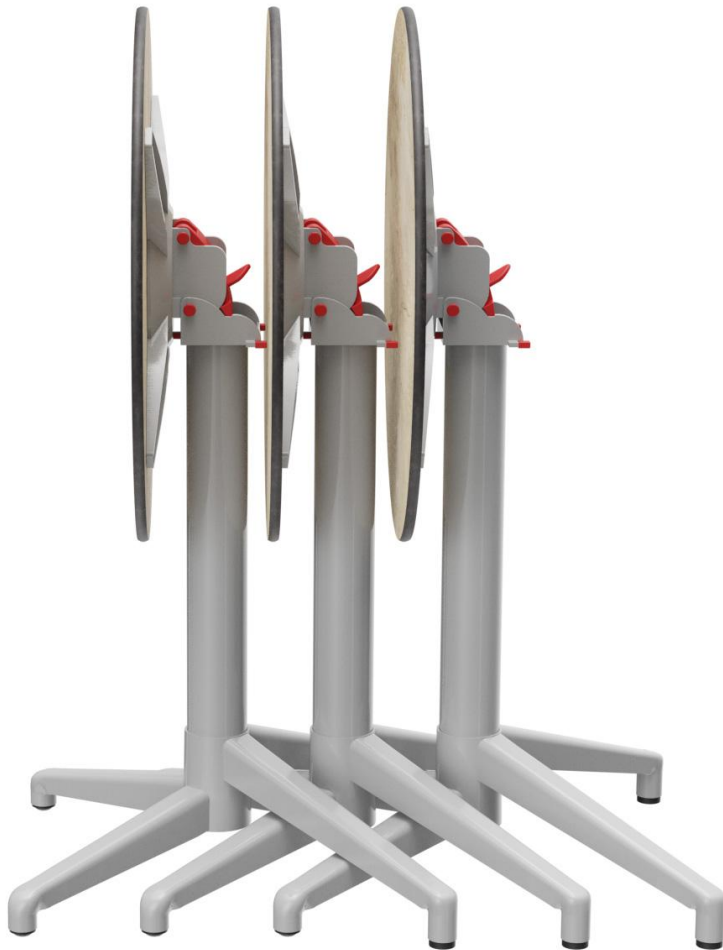

DINING TABLE SVEN

The side-stackable Sven table is both versatile and practical. The powder-coated aluminium frame can be combined with a range of tabletops. The tables can be stacked sideways to save space thanks to the tilting mechanism.

€278.00

DINING TABLE **SVEN**

Your chosen variant

Product details

Product Code:	101IBH	Produced in Germany or Europe:	yes
Model name:	Sven	Sustainable:	yes
Product type:	dining table		
Frame material:	aluminium		
Frame colour:	silver powder-coated		
Foot type:	K100		
Foldable:	yes		
Assembly state:	not assembled		
Tabletop depth:	60 cm		
Tabletop material:	Compact Slim (High Pressure Laminate (HPL))		
Tabletop colour:	Oak oiled		
Edge thickness:	12 mm		
Table top thickness:	12 mm		
Table base size:	central single column		
Tabletop width:	60 cm		

DINING TABLE **SVEN**

Your chosen variant

Technical specifications

Product Code:	101IBH
Model name:	Sven
Product type:	dining table
Application area:	outdoors
Height:	74.2 cm
Width:	60 cm
Depth:	60 cm
Weight:	12.3 kg
Not suitable for:	swimming pools
Tabletop width:	60 cm