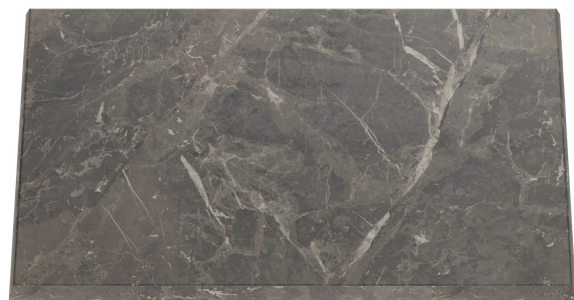

TABLETOP TISCHPLATTE

The Easy Classic tabletop withstands all weather conditions and, thanks to its versatile design, fits seamlessly into almost any hospitality setting. Its easy-care surface makes the impact-resistant tabletop optimally protected against penetrating moisture, making it ideal for outdoor use. Easy Classic is available in eleven different decors in square, round, or rectangular shapes.

€129.00

TABLETOP TISCHPLATTE

Your chosen variant

Product details

Product Code:	101WYU
Model name:	Tischplatte
Product type:	Tabletop
Tabletop depth:	70 cm
Tabletop material:	Easy Classic (laminated chipboard)
Tabletop colour:	veneto
Edge thickness:	34 mm
Tabletop width:	110 cm
Product made from sustainable wood:	yes
Sustainable:	yes

Technical specifications

Product Code:	101WYU
Model name:	Tischplatte
Product type:	Tabletop
Application area:	outdoors
Weight:	9 kg
Tabletop width:	110 cm

TABLETOP TISCHPLATTE

TABLETOP TISCHPLATTE