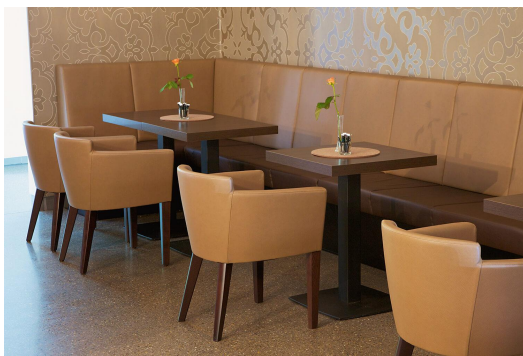

CHAIR DYLAN