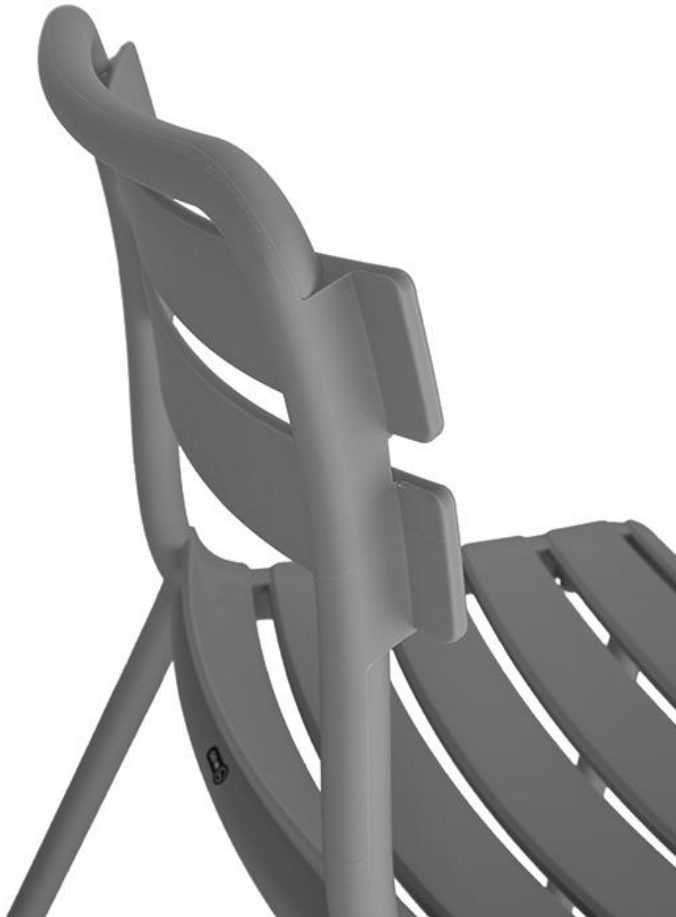

CHAIR ESTELA

Crafted from glass-fiber reinforced polypropylene, Estela impresses with its stability and lightness – ideal for system catering. The classic slatted design adds timeless elegance to any outdoor space. Available in two colors and as a chair or armchair, Estela offers maximum flexibility and comfort. Perfect for those who value quality and style.

€69.00

CHAIR ESTELA

Your chosen variant

Product details

Product Code:	10285D
Model name:	Estela
Product type:	chair
Frame material:	Glass-fibre-reinforced polypropylene
Frame colour:	Anthrazit
Seating material:	Glass-fibre-reinforced polypropylene
Seating colour:	anthrazit
Assembly state:	completely assembled

Technical specifications

Product Code:	10285D
Model name:	Estela
Product type:	chair
Application area:	outdoors
Height:	83.5 cm
Seat height:	46 cm
Width:	50 cm
Depth:	58 cm
Seat depth:	43.5 cm
Weight:	4.6 kg
Stackable:	yes
Stacking quantity:	7

CHAIR ESTELA

CHAIR ESTELA