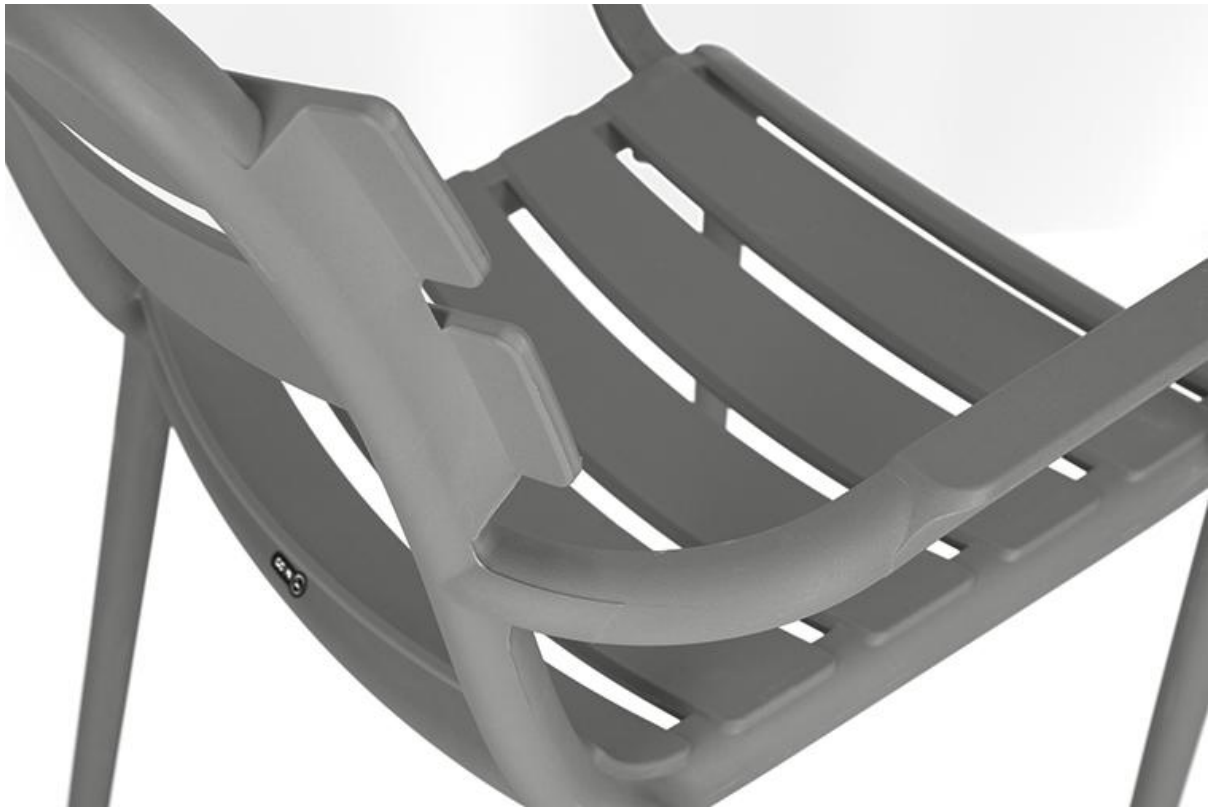

## ARM CHAIR **ESTELA**

Crafted from glass-fiber reinforced polypropylene, Estela impresses with its stability and lightness – ideal for system catering. The classic slatted design adds timeless elegance to any outdoor space. Available in two colors and as a chair or armchair, Estela offers maximum flexibility and comfort. Perfect for those who value quality and style.

## ARM CHAIR ESTELA

### Product details

Product Code:	10286M
Model name:	Estela
Product type:	arm chair
Frame material:	Glass-fibre-reinforced polypropylene
Frame colour:	taupe
Seating material:	Glass-fibre-reinforced polypropylene
Seating colour:	taupe
Assembly state:	completely assembled

### Technical specifications

Product Code:	10286M
Model name:	Estela
Product type:	arm chair
Application area:	outdoors
Height:	83.5 cm
Seat height:	46 cm
Width:	56 cm
Depth:	58 cm
Seat depth:	43.5 cm
Armrest height:	66 cm
Weight:	5.5 kg
Stackable:	yes
Stacking quantity:	7