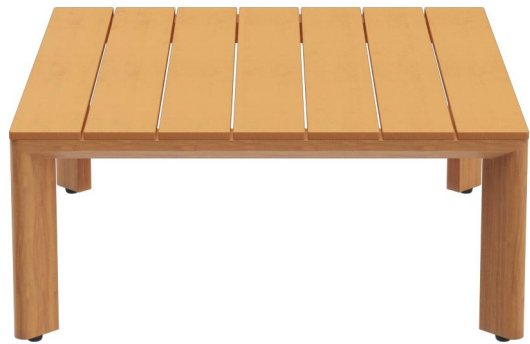

COFFEE TABLE LORCAN T

Leicht und stabil /
Light and stable /
Léger et stable

Trendtipp /
Trend tip /
Conseil tendance

pulverbeschichtetes Aluminium /
Powder-coated aluminum /
aluminium revêtu par poudre

Straightforward, simple, timeless - this modern side table for outdoor use can always be used in a variety of environments due to the restrained character in shape and color. Clear design language as well as a balanced material mix of metal and high-quality faux wood ensure a unland look.

€169.00

COFFEE TABLE LORCAN T

Your chosen variant

Product details

Product Code:	102AE1
Model name:	Lorcan T
Product type:	coffee table
Frame material:	Aluminium
Frame colour:	wood look
Foot type:	Four-leg
Floor glider:	plastic gliders included
Assembly state:	partially assembled
Tabletop material:	Polystyrene with embossing
Tabletop colour:	clay
Table base size:	71 x 71 cm

Technical specifications

Product Code:	102AE1
Model name:	Lorcan T
Product type:	coffee table
Application area:	outdoors
Height:	31.2 cm
Width:	71 cm
Depth:	71 cm
Weight:	8.6 kg

COFFEE TABLE LORCAN T

COFFEE TABLE LORCAN T