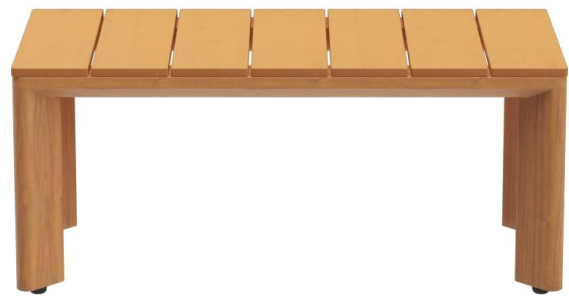

COFFEE TABLE LORCAN T