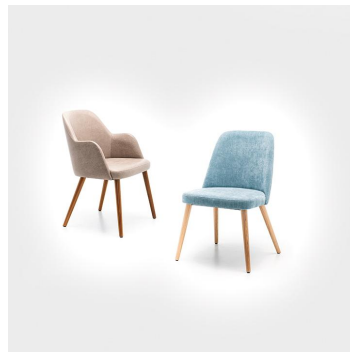

ARM CHAIR HADA