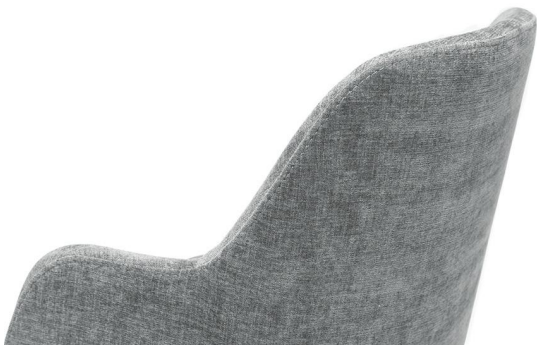

ARM CHAIR HADA